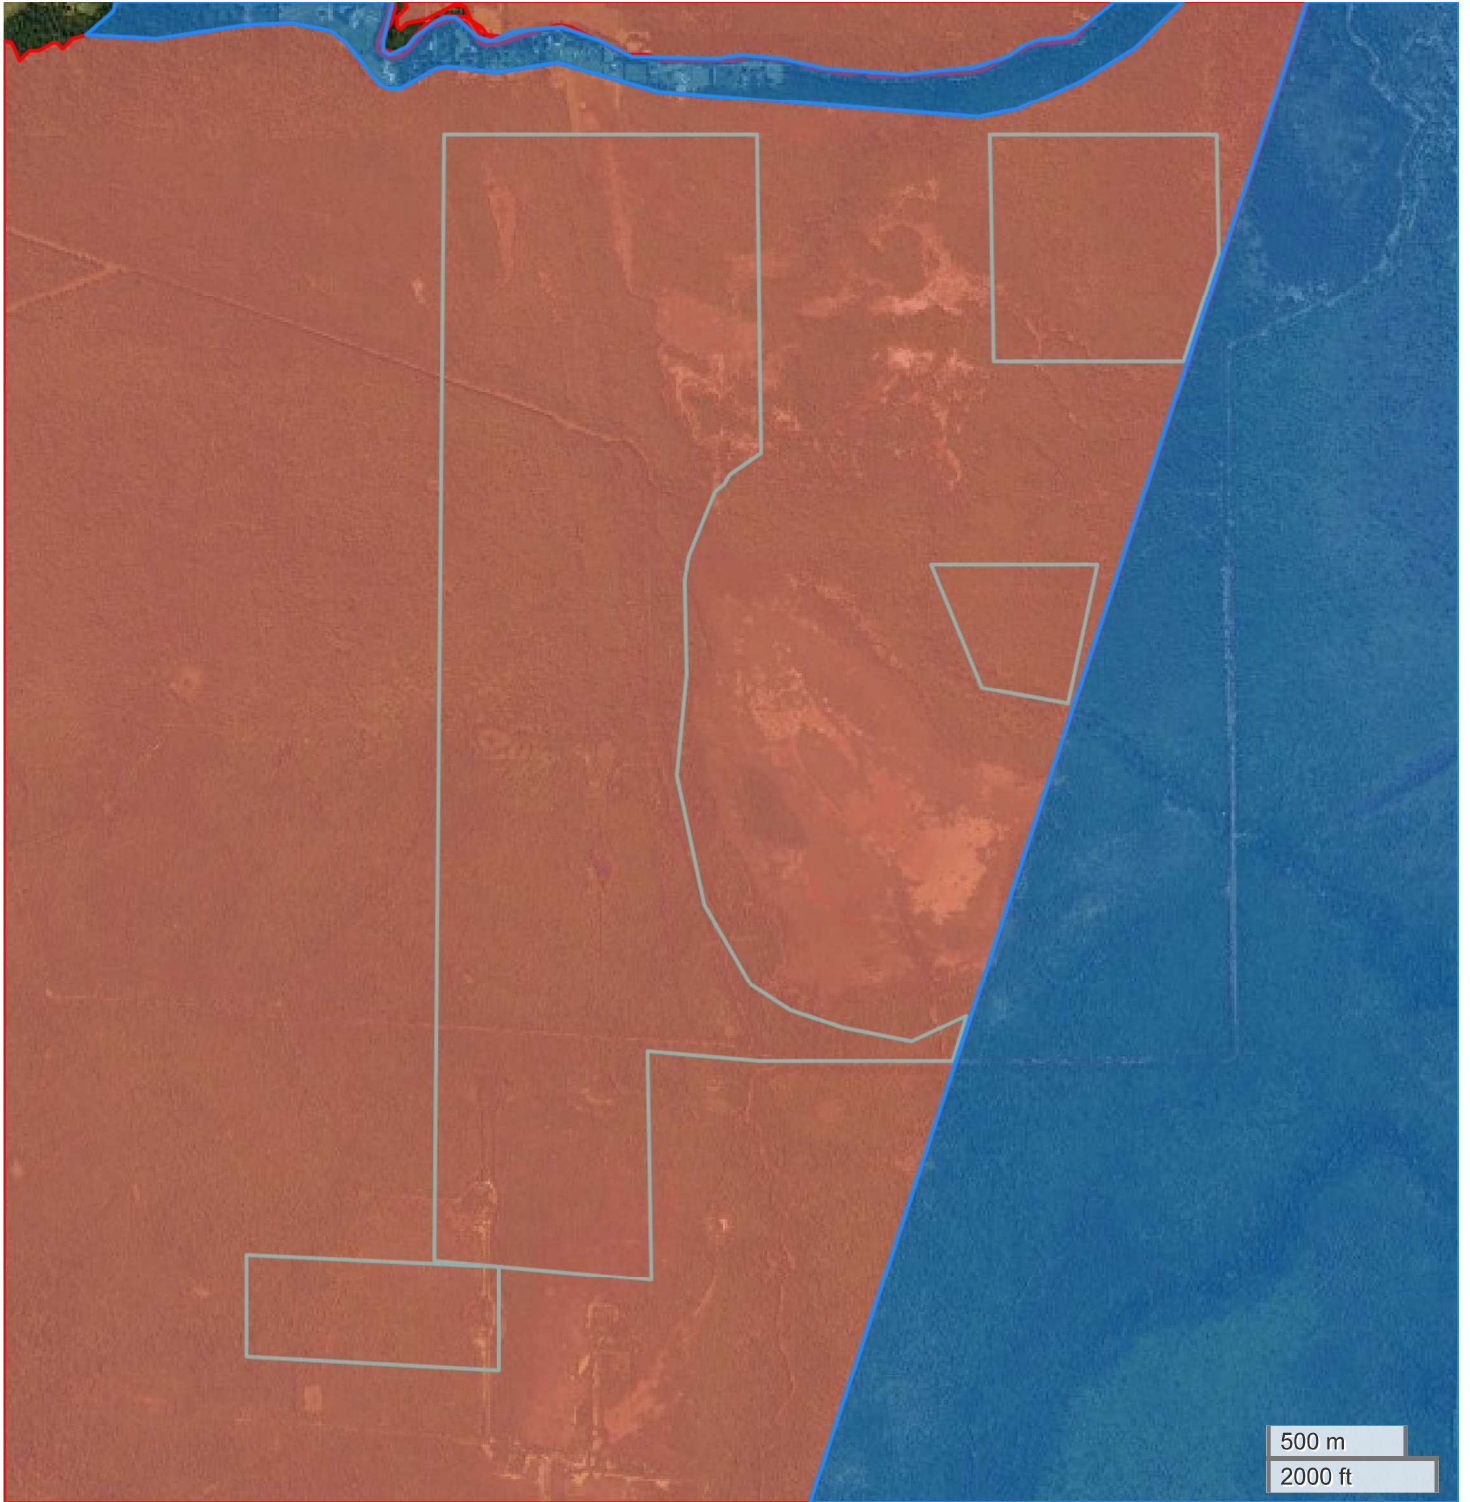

ST. GABRIEL LAND
FLOOD HAZARDS

FarmWorth, LLC makes no warranties, express or implied, regarding the accuracy of any information provided through FarmWorth.com. User is solely responsible for independently verifying all information prior to use and waives any claims against FarmWorth, LLC arising from inaccuracies in such information.

Significant Flood Hazards

-  Regulatory Floodway (Zones AE, AO, AH, VE, AR)
-  Without Base Flood Elevation (BFE), with BFE or Depth (Zones A, V, A99)